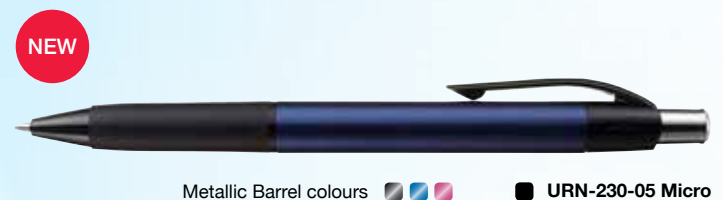

uni-ball **R.E** RETRACTABLE ERASABLE BUSINESS PEN

- Micro 0.5mm
- Business range
- Metallic barrel colours
- Rubber grip