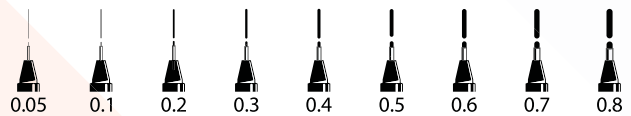

SG-100

FINE LINE PENS//

uni pin

- Fine line pen
- Super tough tip
- Waterproof, fadeproof pigment ink
- Window cap displays point width and ink colour
- Ultra smooth flow

Available in 9 point sizes

PIN-200