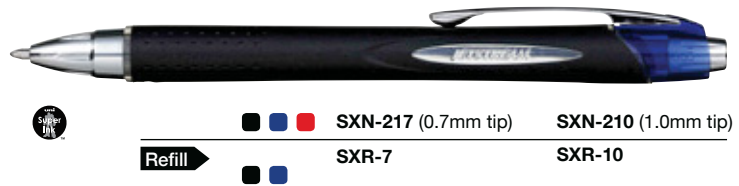

JETSTREAM
RETRACTABLE

All the great Jetstream features
in a **RETRACTABLE** version