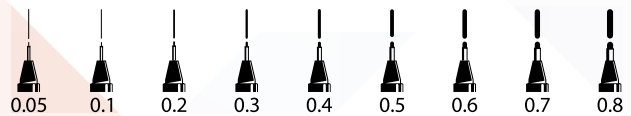

PIN-200

MECHANICAL PENCILS//

uni KURU TOGA

- Rotating mechanism keeps the lead sharp
- Retractable
- Eraser in end cap
- 4 barrel colours
- 0.5mm
- 0.7mm