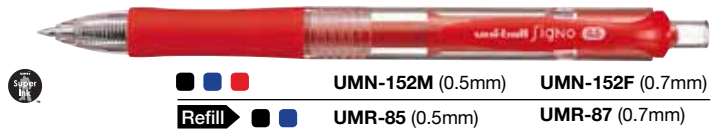

uni-ball *sigNo* RETRACTABLE

- Retractable tip • Gel ink • Auto tip retract
- Twin ball ink control • Auto safety clip • Rubber grip
- Refillable • 0.5mm & 0.7mm tip

uni-ball *sigNo* broad Metallic Colours

- Smooth flowing gel ink in realistic metallic colours
- Great for decorative uses • Acid free • 1.0mm tip