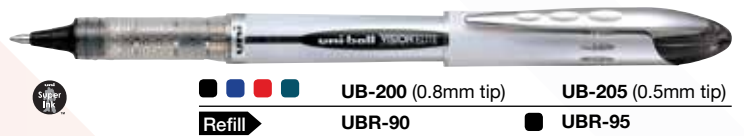

uni-ball VISION ELITE

- Combining great looks and smooth writing with aeroplane-safe technology eliminating inflight leaks • 0.8mm tip • 0.5mm tip