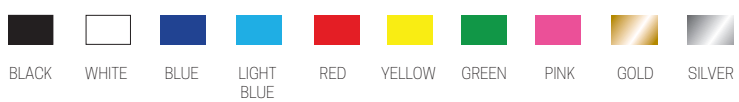

PC-1M
Extra Fine Tip
1.0mm line approx.