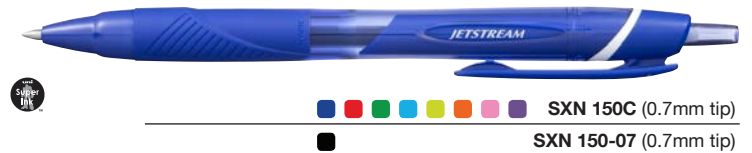

JETSTREAM Colour RT

- 8 bright colours • Quick drying ink
- Rubber grip • 0.7mm tip